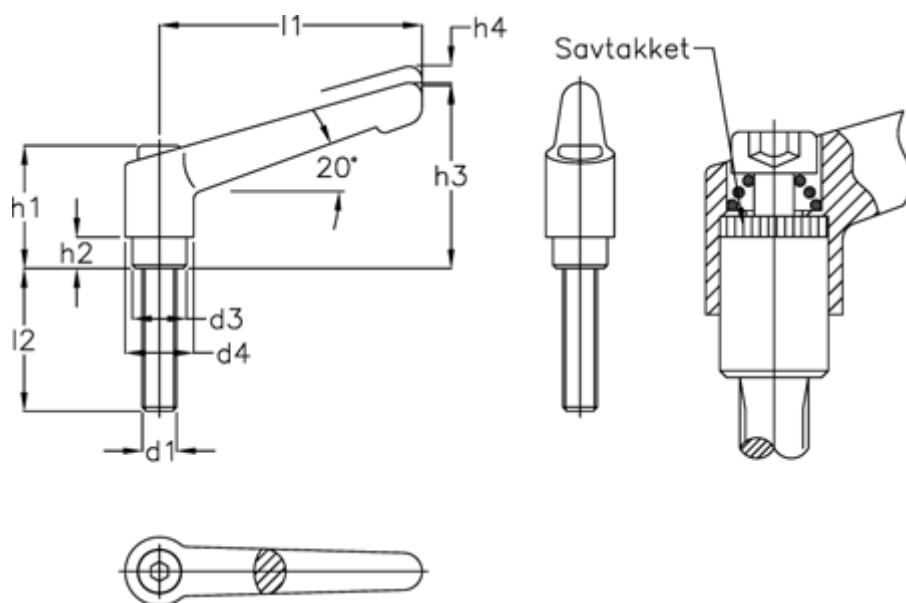

Article number: 201145953M

Description: E+G mini adjustable hand lever
GN 300-30-M3-12-RH uncoated

Measures

d1 = M 3	l2 = 12
d3 = 6	
d4 = -	
h1 = -	
h2 = -	
h3 = -	
h4 = -	
l1 = 30	